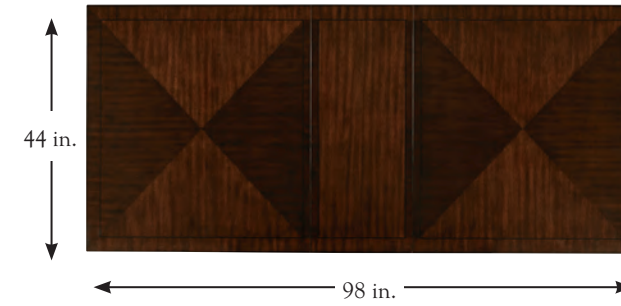

HARDWARE

Kensington Place hardware is custom designed, and finished in a warm burnished brass finish.

DINING TABLE TOP CONFIGURATIONS

708-877 Westwood Rectangular Dining Table Top Dimensions

708-877 Westwood Rectangular Dining Table Top Dimensions
Shown with 1 leaf