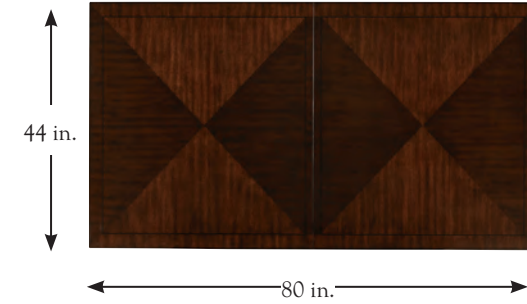

DINING TABLE TOP CONFIGURATIONS

708-877 Westwood Rectangular Dining Table Top Dimensions