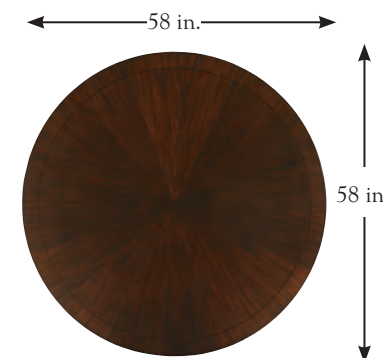

HARDWARE

Kensington Place hardware is custom designed, and finished in a warm burnished brass finish.

DINING TABLE TOP CONFIGURATIONS

708-877 Westwood Rectangular Dining Table Top Dimensions

708-877 Westwood Rectangular Dining Table Top Dimensions
Shown with 1 leaf

708-877 Westwood Rectangular Dining Table Top Dimensions
Shown with 2 leaves

708-875C Beverly Glen Round Dining Table

BEDROOM

708-133C Bennington Panel Bed
5/0 Queen
63.5W x 87.25D x 62H in.
Decorative burnished brass finished metal accents on headboard and footboard posts; burnished brass finished metal ferrules
Headboard 63.5W x 62H in.
Footboard 63.5W x 27.25H in.
Overall length 87.25 in.
Bottom of side rails to floor 5.5 in.
Bottom of box springs to floor 7.5 in.
Consists of:
133HB Headboard
133FB Footboard
133SR Side Rails/Support System 5/0 Queen