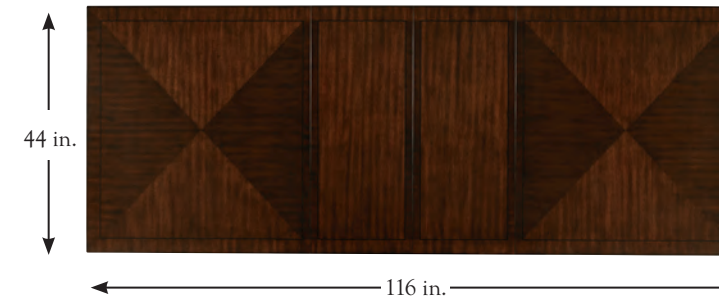

HARDWARE

Kensington Place hardware is custom designed, and finished in a warm burnished brass finish.

DINING TABLE TOP CONFIGURATIONS

708-877 Westwood Rectangular Dining Table Top Dimensions

708-877 Westwood Rectangular Dining Table Top Dimensions
Shown with 1 leaf